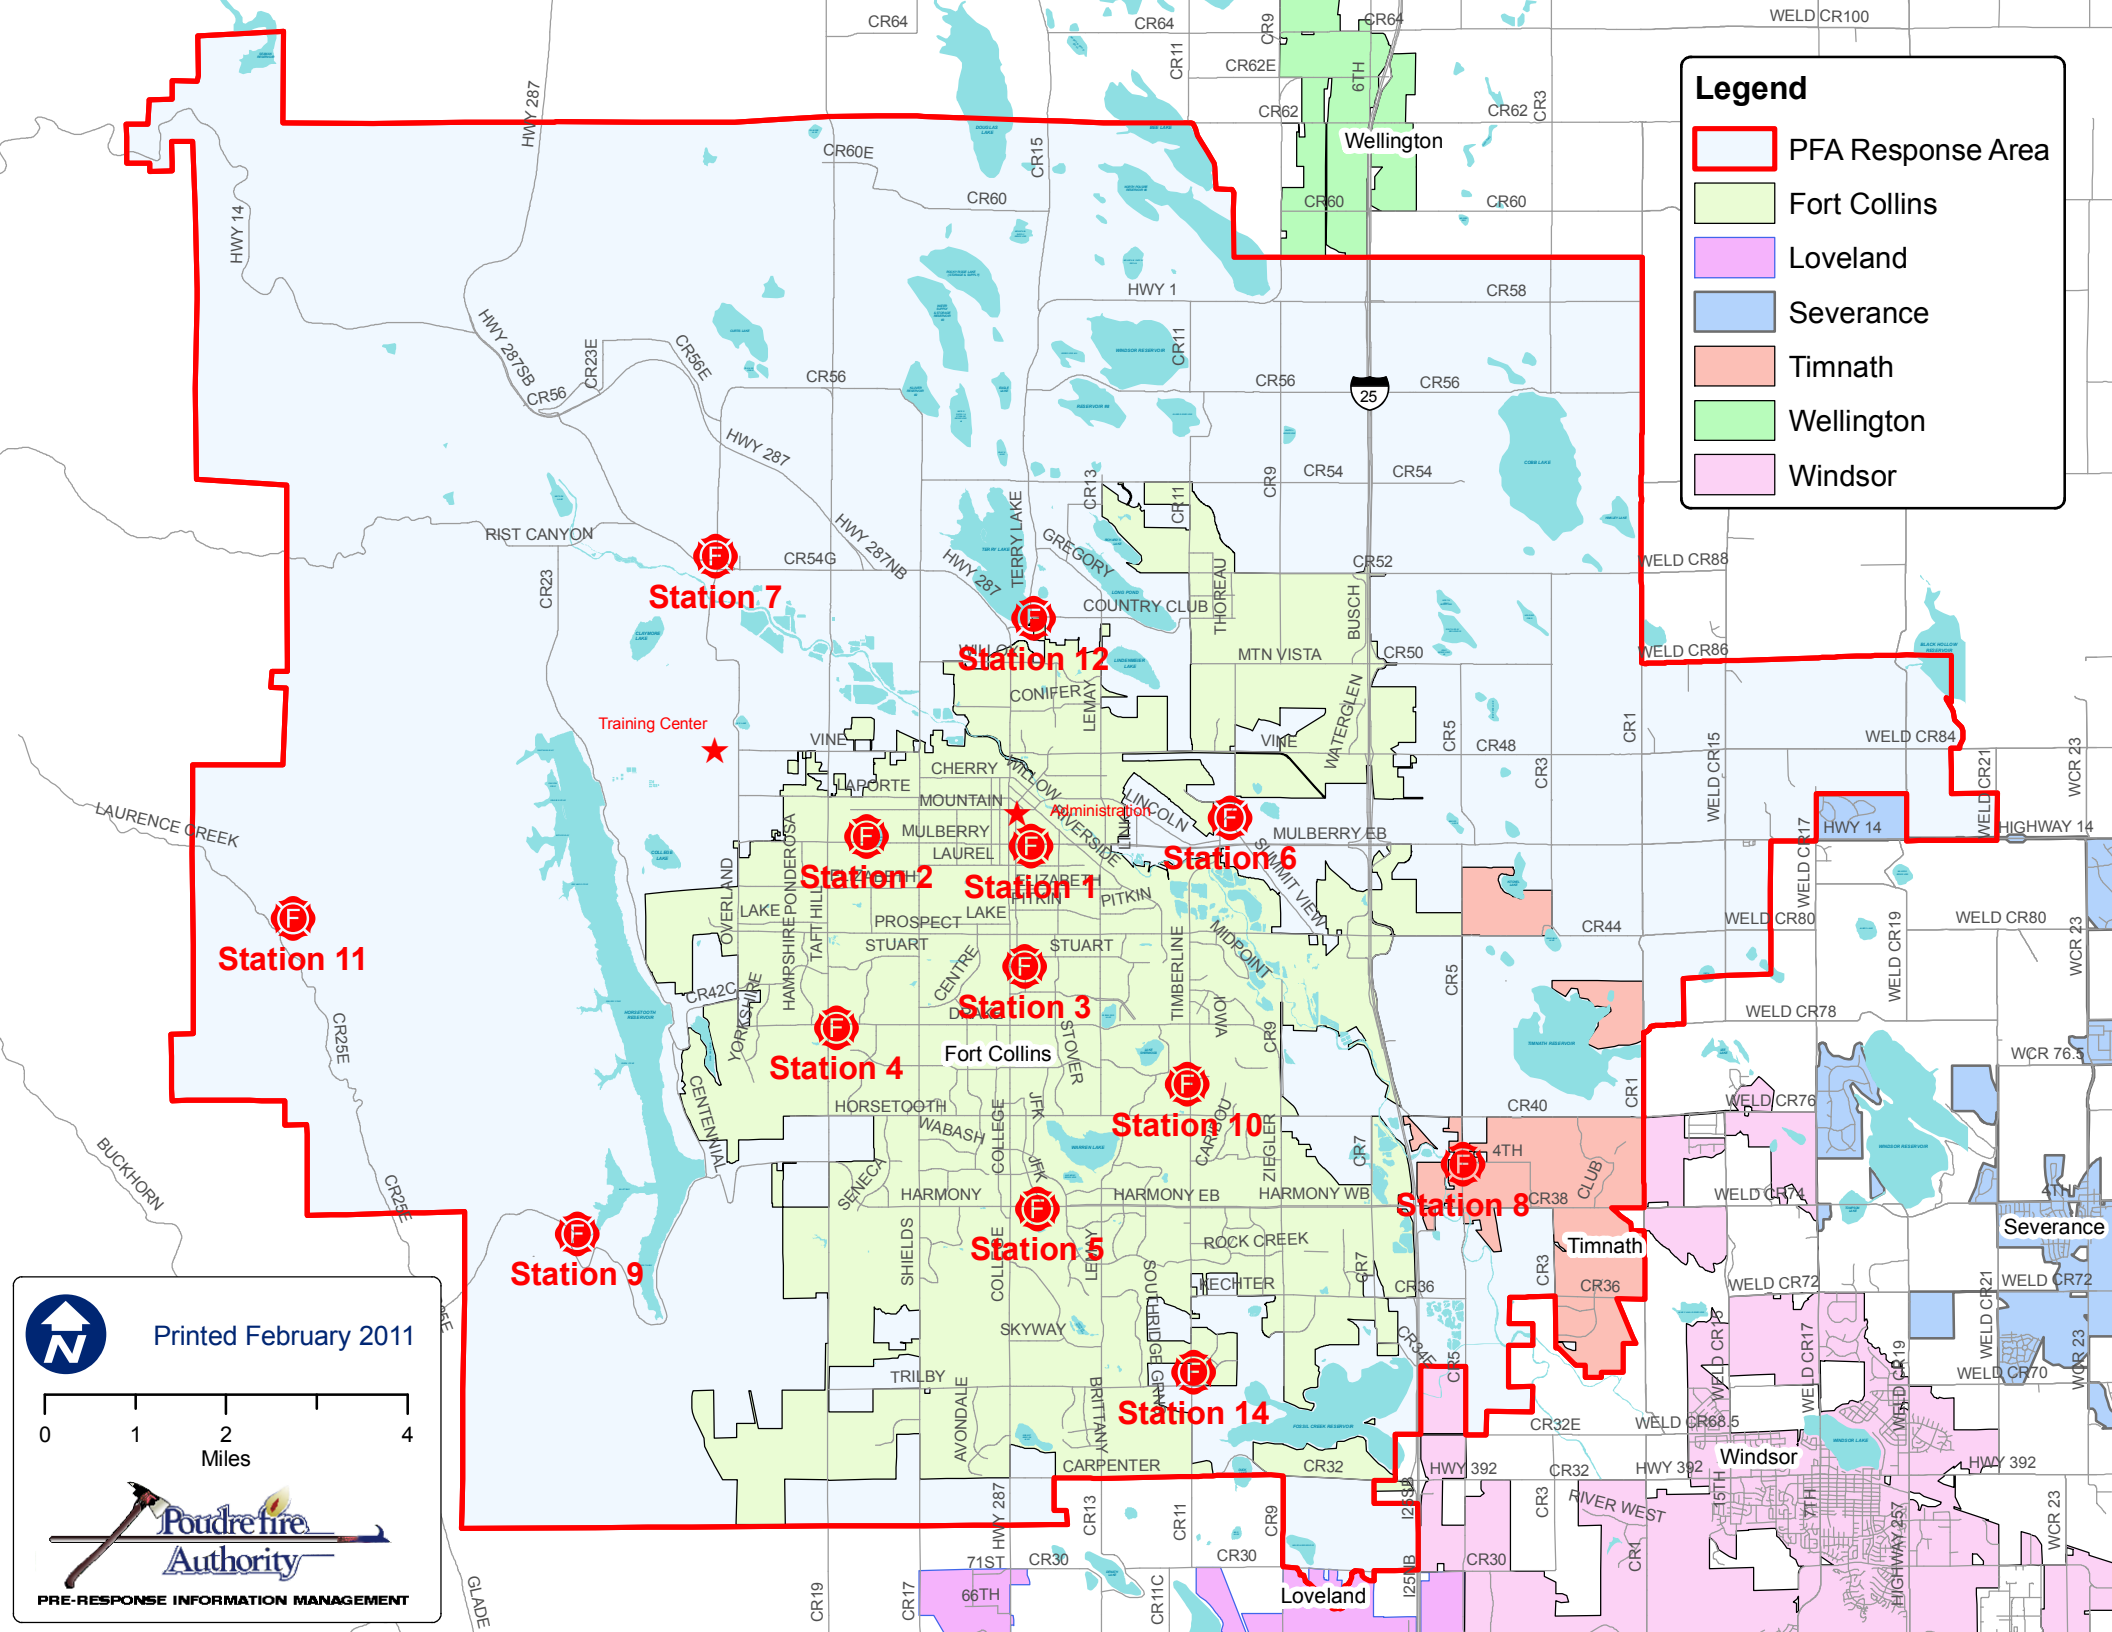

Legend

-  PFA Response Area
-  Fort Collins
-  Loveland
-  Severance
-  Timnath
-  Wellington
-  Windsor

Printed February 2011